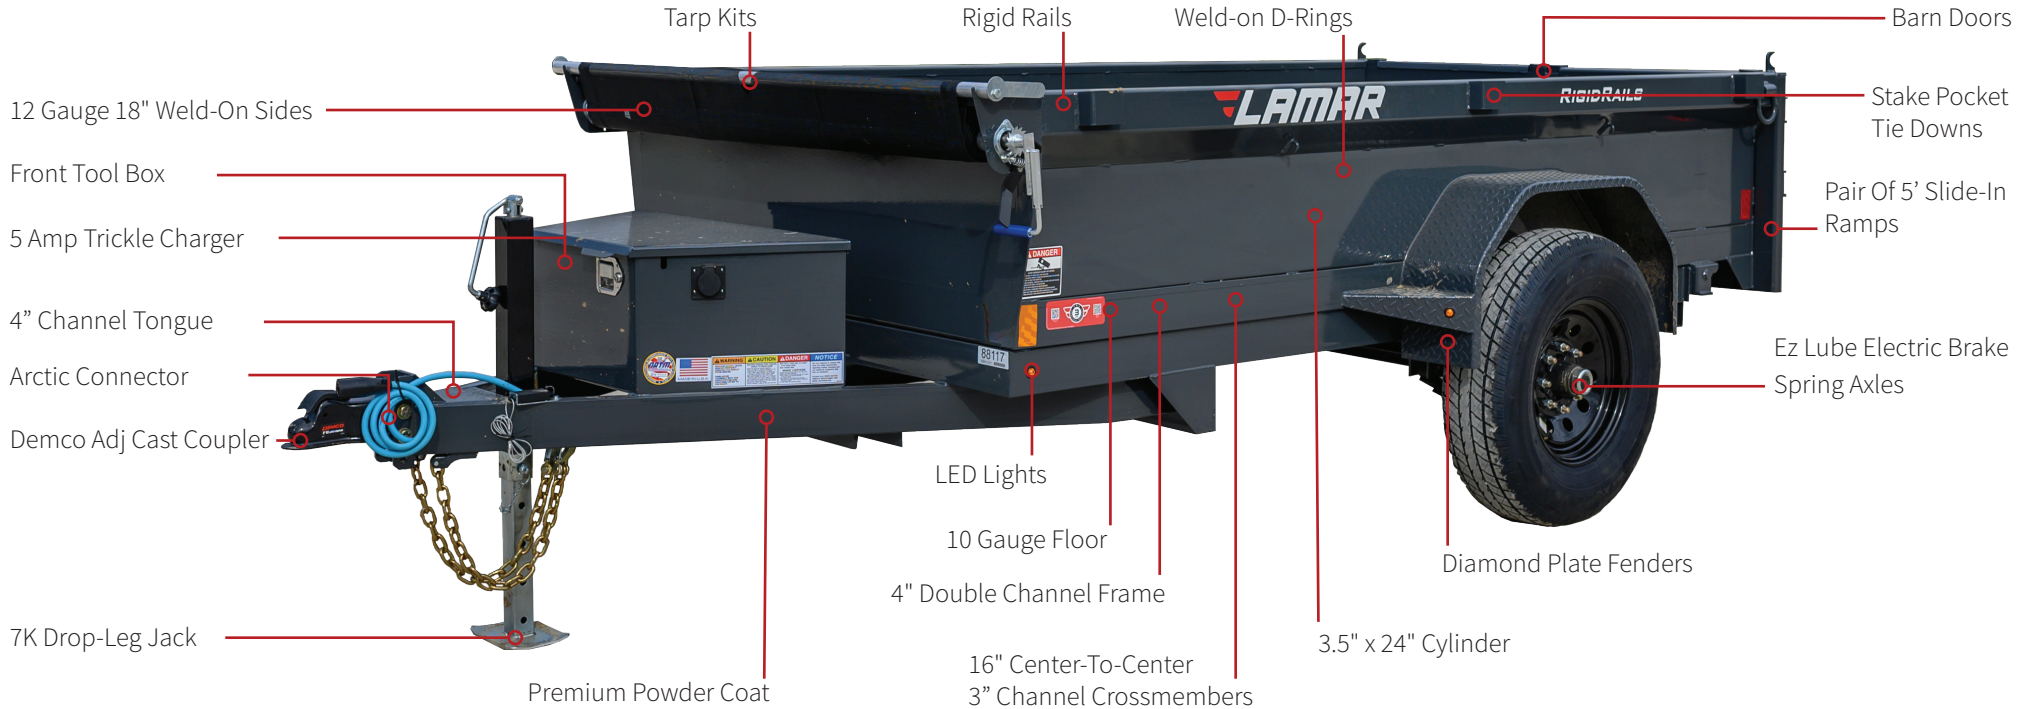

MINI DUMP TRAILER

7K - 10K GVWR

OPTIONS

BRAKES & SUSPENSION

BUMPER PULL

2-5/16" 21K Adj Cast Coupler*

JACK

Single 10K Drop-Leg Jack

SPECIAL FEATURES

24" Solid Metal Side Extensions
 24" Weld-On Sides
 Solar Charger
 Wireless Remote Control
 Remote With Voltage Meter

7K SINGLE SIZES

60" X 10' 2220 lbs

7K TANDEM SIZES

60" X 10' 2345 lbs

10K TANDEM SIZES

60" X 10' 2460 lbs

TIRES

SPARE MOUNT
 SPARE TIRE
 205/75 R15 6Ply Tires
 225/75 R15 8Ply Tires
 235/80 R16 10Ply Tires

TAIL

Spreader Gate

*not available on all models/sizes

MODELS: DS17 DS23 DS25

COLORS AVAILABLE